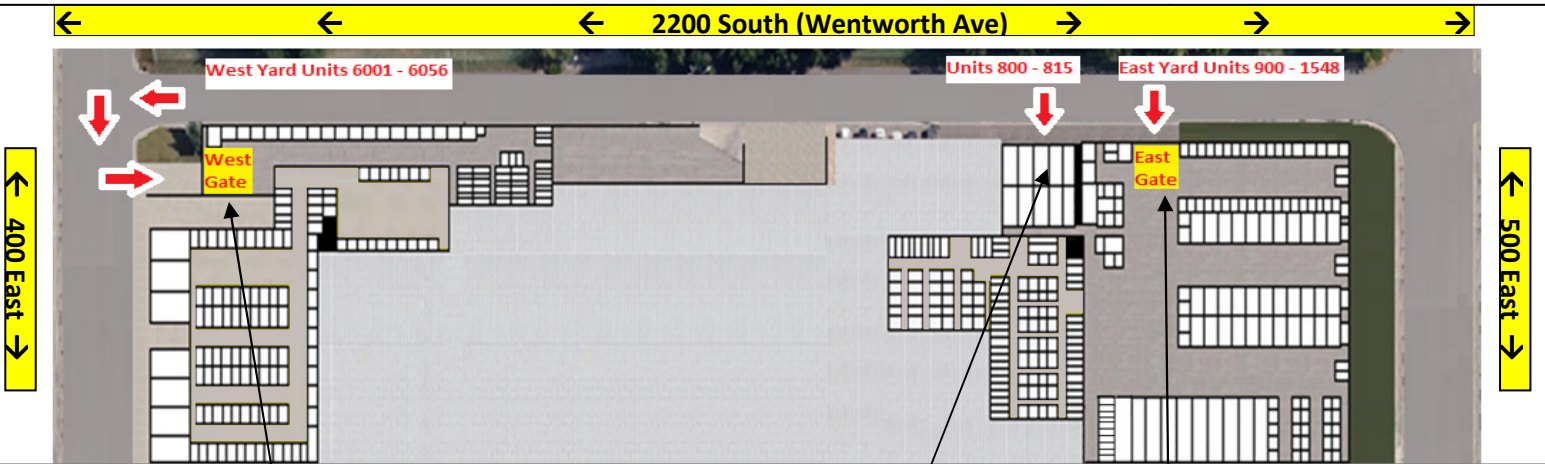

Storage Facility Map

450 East 2200 South Salt Lake City, Utah 84115

801-433-2525

AAA Sugar House Storage facility takes up a complete city block. We are conveniently located a few blocks north of **I-80** (take the 700 East exit), and about half a mile east of **I-15** (take the 2100 South exit). For those who are familiar with the Sugar House area, we are directly south of St. Ann's Catholic Church and School.

**Our Address Is:
450 East 2200 South (Wentworth Ave)
Salt Lake City, Utah 84115**

Our storage facility consists of two storage areas, The **West Yard** and the **East Yard**.

WEST YARD UNITS: 6001 – 6056	NORTH FACING: 801 – 805	EAST YARD UNITS: 900 – 1548 and 811 – 815
---	--	--